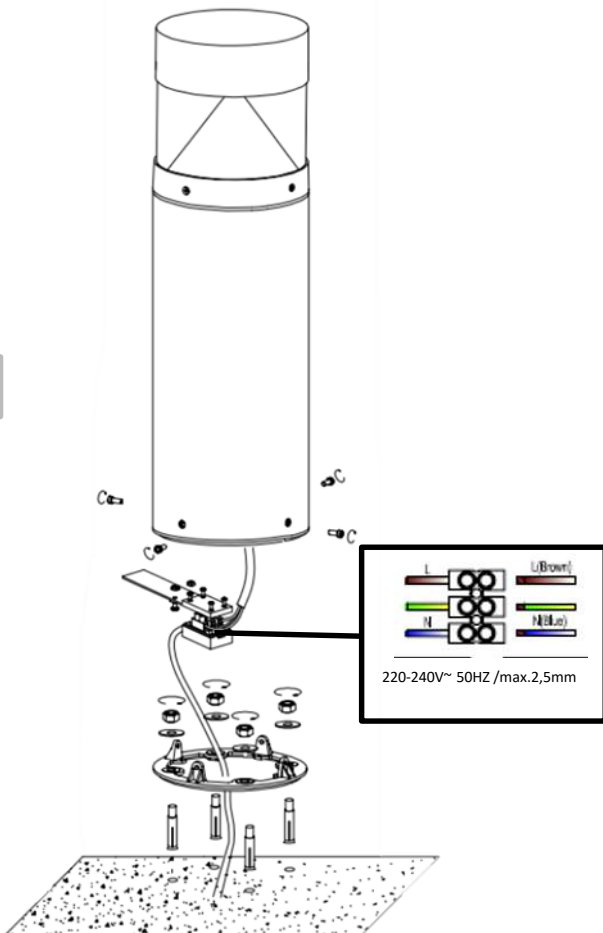

**WARNING**

- 1) Switch off the power supply before installation
- 2) Installation should be done by registered electricians

1

2

3

4

5

6

Art. Nr.: 2503502201696  
RIDA 20W 2700K

ENERGY

e2 elektro  
2503502201696-L

A  
B  
C  
D  
E  
F  
G

20 kWh/1000h

2019/2015