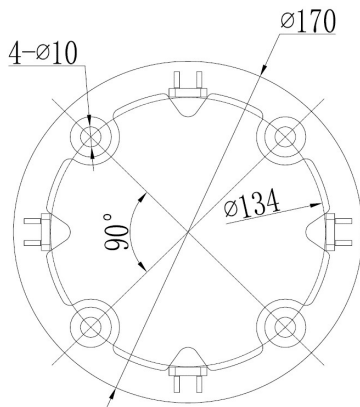

WARNING

1) Switch off the power supply before installation
2) Installation should be done by registered electricians

1

2

3

4

5

6

Art. Nr.: 2503502201696
RIDA 20W 2700K

ENERGY

e2 elektro
2503502201696-L

A
B
C
D
E
F
G

20 kWh/1000h

2019/2015