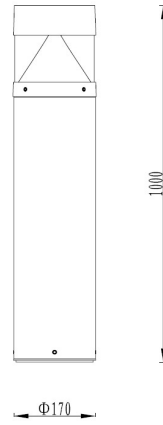

WARNING

1) Switch off the power supply before installation
2) Installation should be done by registered electricians

1

2

3

4

5

ON OFF

1 2 3 4 5 6 7 8

LUX

OFF DAY ON NIGHT

1

SEN

100% area 50% area

2

TIME

5"

30"

1'

3'

5'

8'

3 4 5 6 7 8

6

Art. Nr.:2503503201696
RIDA 20W 2700K Sensor

ENERGY

e2 elektro

2503503201696-L

A

B

C

D

E

F

G

F

20 kWh/1000h

2019/2015