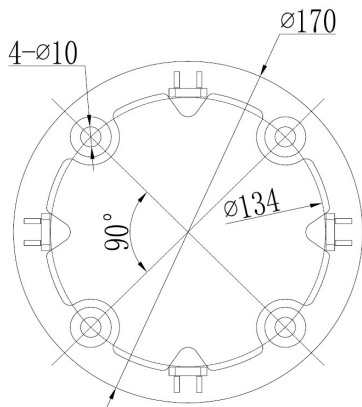

WARNING

1) Switch off the power supply before installation
2) Installation should be done by registered electricians

1

2

3

4

5

ON OFF

1 2 3 4 5 6 7 8

LUX

OFF DAY ON NIGHT

1

SEN

100% area 50% area

2

TIME

5"

30"

1'

3'

5'

8'

3 4 5 6 7 8

6

Art. Nr.:2503503201696
RIDA 20W 2700K Sensor

ENERGY

e2 elektro

2503503201696-L

A

B

C

D

E

F

G

F

20 kWh/1000h

2019/2015