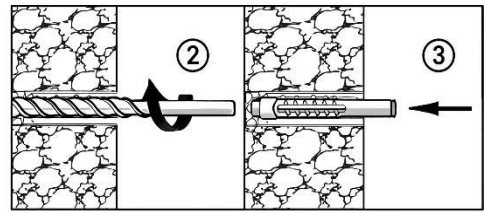

WARNING

- 1) Switch off the power supply before installation
- 2) Installation should be done by registered electricians

Ø8mm

1

2

3

4

Art. Nr.: 2503501101996
RIDA Slim 10W 2700K