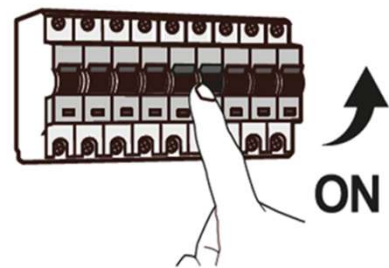

WARNING

- 1) Switch off the power supply before installation
- 2) Installation should be done by registered electricians

Ø8mm

1

2

3

4

Art. Nr.: 2503501101996
RIDA Slim 10W 2700K