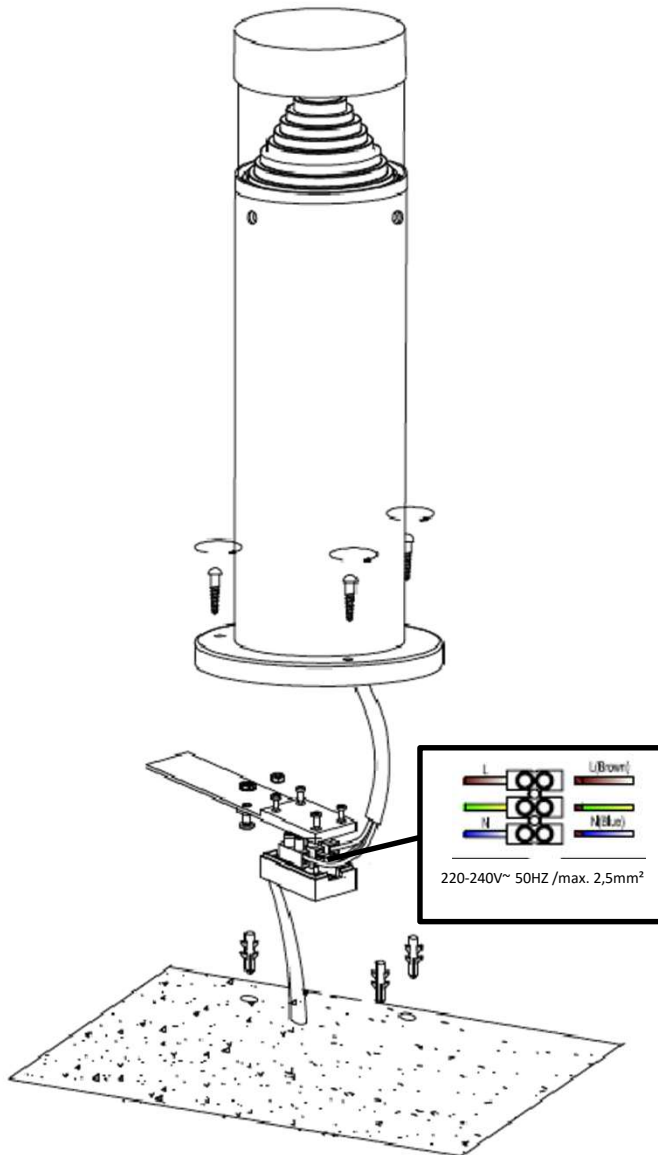

WARNING

- 1) Switch off the power supply before installation
- 2) Installation should be done by registered electricians

Ø8mm

1

2

3

4

Art. Nr.: 2503501101996
RIDA Slim 10W 2700K